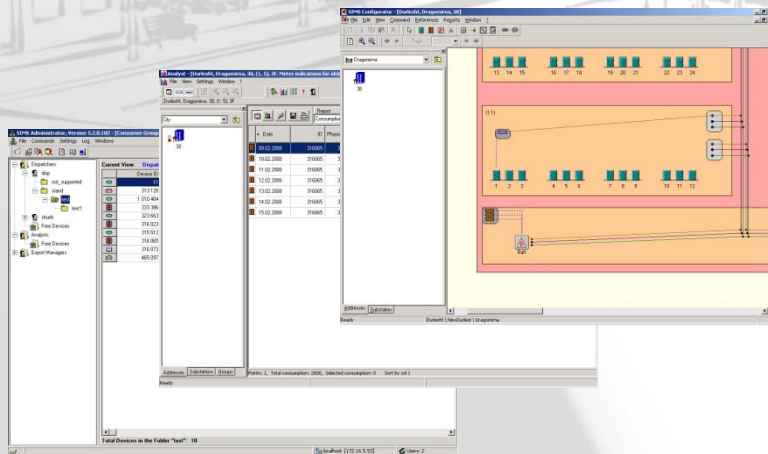

ADDAX Meters, Other Meters

add new tech to your business!

Lower level

Terminal devices (meters) - are installed directly at metering points: ADDAX meters, meters produced by other manufacturers, supporting interfaces applied in the System.

Key features of ADDAX Electricity Meters:

Support of DLMS/COSEM

Full two-way communication via LV & MV Power Lines

Multi-function

Multi-tariff

add new tech to your business!

Middle level

ADDAX Routers are special communication device, used to build full scale distributed data transmission network – ADDAX.Net. Routers provide communication both through open (public) and specific physical environments, typical for AMR/AMI:

Ethernet
GSM (GPRS)
MV Power Line
LV Power Line
Local RF
Wire (CM.Bus)

add new tech to your business!

Upper level

Data Collection and Processing Center

The Center software includes:

- MS Windows 2000 SP4 / XP SP2 / 2003 Server SP1
- MS SQL Server 2005 Express Edition
- MS Office 2000 / 2003+
- ADDAX (Smart IMS) Application Soft

add new tech to your business!

Areas of application

Electrical Energy Metering

Gas Metering

Water Metering

Heat Metering

Demand Management

Street Lighting Management