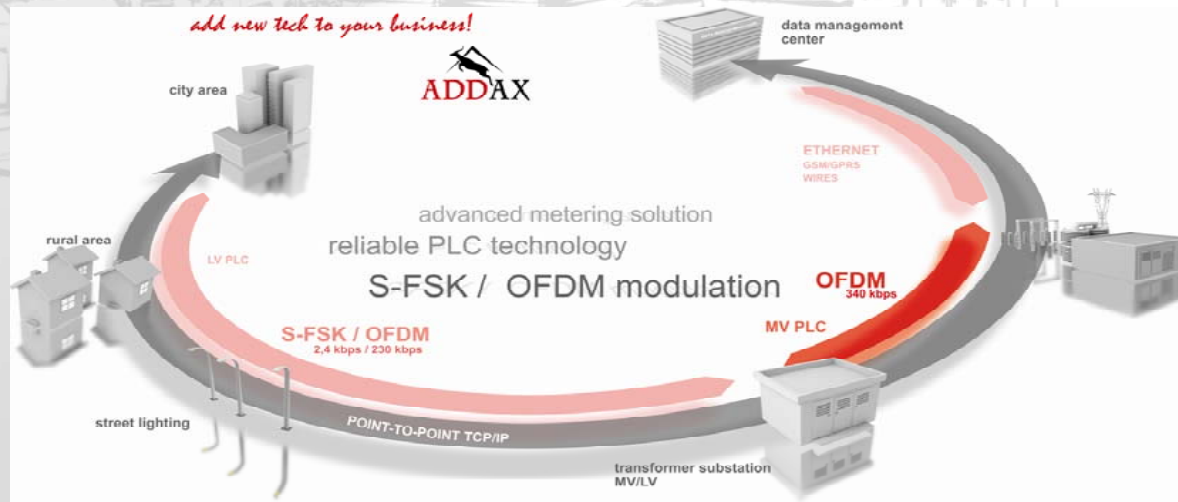

add new tech to your business!

System Advantages

Scalability, Flexibility, Openness and Cost Efficiency

ADDAX IMS is a **scalable** system that can be easily extended in accordance with customer's requirements. System's size can range from a separate building to a multi-million city.

ADDAX IMS is a **flexible** system that can be easily adjusted, both structurally and functionally, to particular application conditions.

ADDAX IMS is an **open** system, compatible with other systems, for example, billing system, supporting standard protocols and generally accepted data formats.

ADDAX IMS is a **cost efficient** system, due to reliable data communication via MV-lines.

add new tech to your business!

OFDM

ADD GRUP has developed an OFDM modem for faster transmission of data on PLC LV networks. The modem allows data rates up to 76,8 kbps for one mains phase (up to 230 kbps for 3-phase communications), and the shift from S-FSK to OFDM can easily be made.